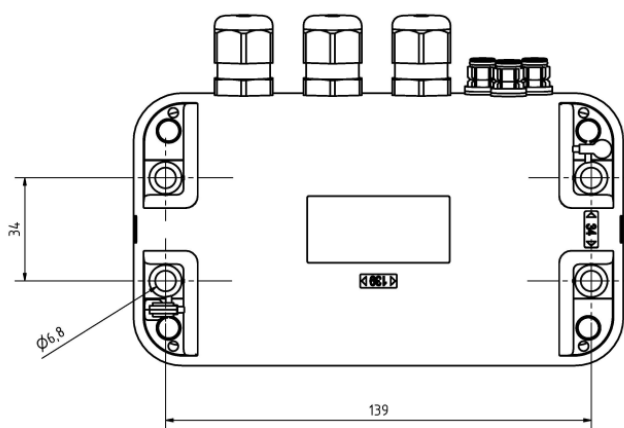

Climate controller KST-20 Vento/RN

Housing and electronics

Rear view