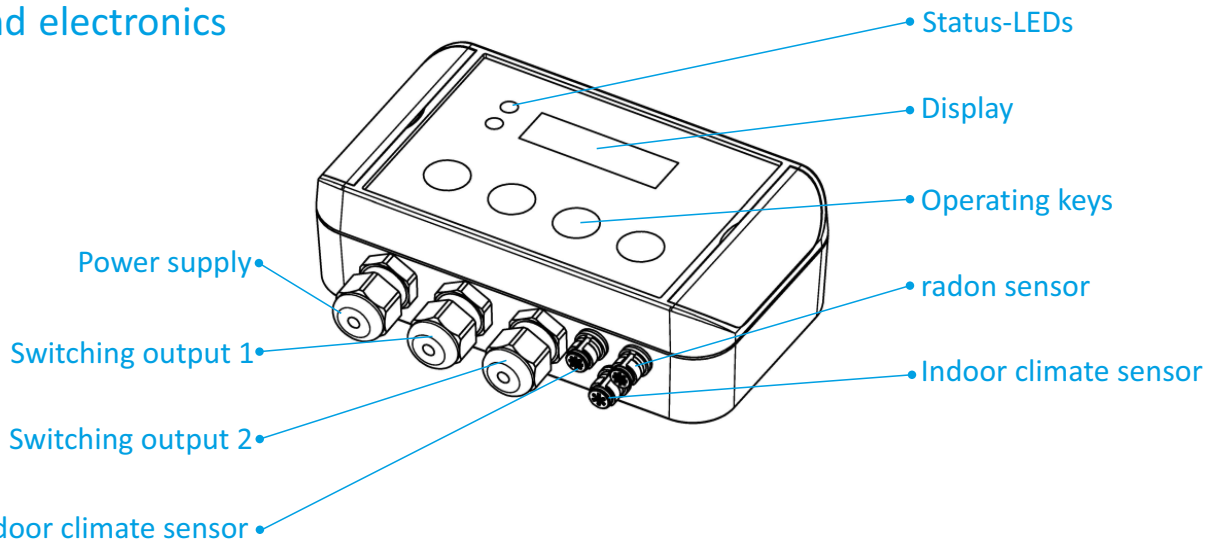

*aH-Controlled technology:

- ☑ Comparison of the absolute humidity in the interior and the exterior via climate sensors
- ☑ Only drier outside air is brought inside
- ☑ Automatic, needs-based actor control for room dehumidification

Technical modifications reserved

Sales and consulting: Phone: +49 (0)3681-8673020
ZILA GmbH Neuer Friedberg 5

Email: info@zila.de
98527 Suhl

Connectivities

- ☑ Separate connections of supply and exhaust air elements up to 500 W max
- ☑ Alternatively, there is the possibility to connect the following devices
 - ☑ 1-step fans
 - ☑ 2-step fans
 - ☑ Speed-controlled ventilators (0...10VDC)
 - ☑ 230V engine-operated window openers
 - ☑ 12V ventilation valves

Climate controller KST-20 Vento/RN

Housing and electronics

Rear view

Lateral view

Connections

Order

Scope of delivery

Climate controller KST-20 Vento
Indoor climate sensor
Separate outdoor climate sensor with a 10m cable
Separate radon sensor with a 2,5m cable
Power cord
Manual