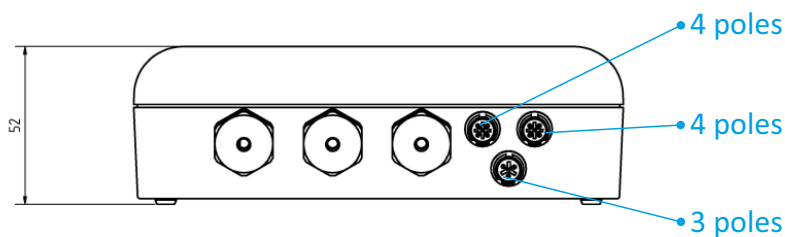

Climate controller KST-20 Vento/RN

Housing and electronics

Rear view

Lateral view

Connections

Order

Scope of delivery

Climate controller KST-20 Vento
Indoor climate sensor
Separate outdoor climate sensor with a 10m cable
Separate radon sensor with a 2,5m cable
Power cord
Manual